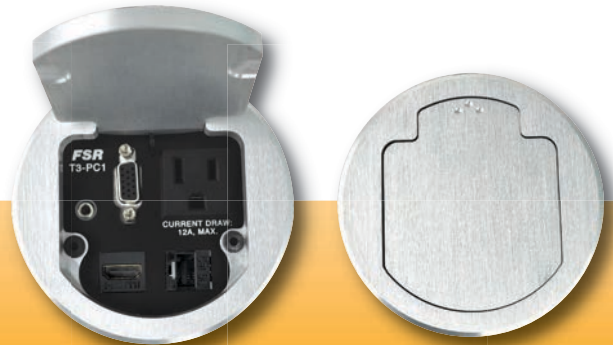

DESCRIPTION

The T3-PC1D family of table boxes are perfect for single users, where convenient access to network drops, AC power sources and video/audio displays is required. The small footprint provides an unobtrusive complement to any décor.

The T3-PC1D allows the user to connect their Laptop or PC to an external video display and house sound system as well as "link up" with network and phone lines. The T3-PC1D has an HDMI pass through.

The keystone areas can be populated with a variety of connectors including network, telephone, RCA or mini stereo audio, push buttons and much more to suit unlimited applications. Alternate style snap in keystone connectors and blanks are available separately for either model. Both models can be ordered with either an AC power cord or short leads for installations that require AC hard-wiring ("HW" models).

These stylish table boxes fit a 3½" round opening and are easily installed using a standard hole saw.

Round and square covers are available in black, brass or aluminum to blend with the decor.

The T3-PC1D includes:

- 1 AC Power outlet with 9' Cord and plug (non HW models)
- 1 HD15 female to female Computer Video Connector
- 1 Stereo mini jack with 3-pin screw terminal plug
- 1 RJ-45 pass through connector (pre-mounted)
- 1 HDMI female to female pass through connector (pre-mounted)

The T3-PC1D-CP includes:

- 1 AC Power outlet with 9' Cord and plug (non HW models)
- 1 HD15 male to HD15 male Computer Video cable 5'
- 1 Stereo mini jack male to Stereo mini jack male cable 5'
- 1 RJ-45 to RJ-45 CAT-5e (EIA/TIA568B) cables 9'
- 1 HDMI male to HDMI male cable 6'

The T3-PC1D can be installed in tables ¾" to 2½" thick. They are shipped with 3" installation screws and the components listed above.

APPLICATIONS

- Desks
- Lecterns
- Lab Tables
- Boardroom Tables
- Control Consoles
- Classrooms

FEATURES

- Round or square covers
- Can be matched to nearly any décor with Black, Aluminum or Custom Brass Top
- Easy and flexible installation
  3½" hole ¼" to 2½" table thickness
- Can be easily configured to match customer needs
- Built to last CNC milled solid cover
  Rugged 16 gauge-galvanized steel chassis
  cable strain relief attach point
- No annoyance factor, cover opens 96° so it stays open
- Rubber grommets for quiet closure

ACCESSORIES

- CS-HD5BMF-2 is a 2-foot HD15 male to 5 BNC female cable. FSR PN 15897
- CS-HDMMA-6 is a 6-foot combined cable having a HD15 male and male stereo mini plug on both ends. FSR PN 15890
- CS-HDMM-6 is a 6-foot cable having an HD15 male on both ends. FSR PN 15878

FSR Inc.

244 Bergen Boulevard, Woodland Park, NJ 07424

Phone: 973.785.4347 · Fax: 973.785.4207

Web: www.fsrinc.com · E-mail: sales@fsrinc.com LIT1448