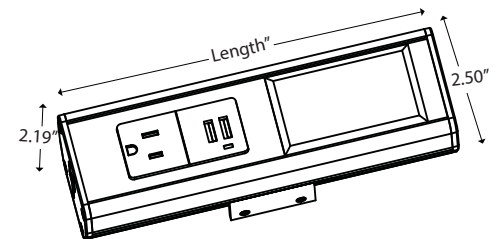

Specifications:

- Mounts to surface thicknesses: .75"-1.75"
- Optional Clamp Accessory accommodates table thicknesses up to 2.00"
- 15A, 125V Tamper Resistant receptacles
- Integral circuit breaker protection for units with four or more receptacles
- Standard Cord Length: 72"
- Standard Finish Options Include: Silver, Black, Gloss White, and Gloss Black powder coat.
- UL/CUL Listed

Product Dimensions:

Length X 2.50"H x 2.19"D

Ordering Information

| Part Number | Configuration | Finish | Length |
|-----------------|--|-------------|--------|
| SECL-1U-D-GW-72 | Seclusion with 1 power, (2) USB charging ports, and 1 Telecom Plate Cutout, 72" cord | Gloss White | 8.29" |
| SECL-1U-D-GB-72 | | Gloss Black | |
| SECL-1U-D-S-72 | | Silver | |
| SECL-1U-D-B-72 | | Black | |
| SECL-3U-D-GW-72 | Seclusion with 3 power, (2) USB charging ports, and 1 Telecom Plate Cutout, 72" cord | Gloss White | 11.54" |
| SECL-3U-D-GB-72 | | Gloss Black | |
| SECL-3U-D-S-72 | | Silver | |
| SECL-3U-D-B-72 | | Black | |
| SECL-4U-D-GW-72 | Seclusion with 4 power, (4) USB charging ports, and 1 Telecom Plate Cutout, 72" cord | Gloss White | 14.84" |
| SECL-4U-D-GB-72 | | Gloss Black | |
| SECL-4U-D-S-72 | | Silver | |
| SECL-4U-D-B-72 | | Black | |
| SECL-5U-D-GW-72 | Seclusion with 5 power, (2) USB charging ports, and 1 Telecom Plate Cutout, 72" cord | Gloss White | 14.84" |
| SECL-5U-D-GB-72 | | Gloss Black | |
| SECL-5U-D-S-72 | | Silver | |
| SECL-5U-D-B-72 | | Black | |