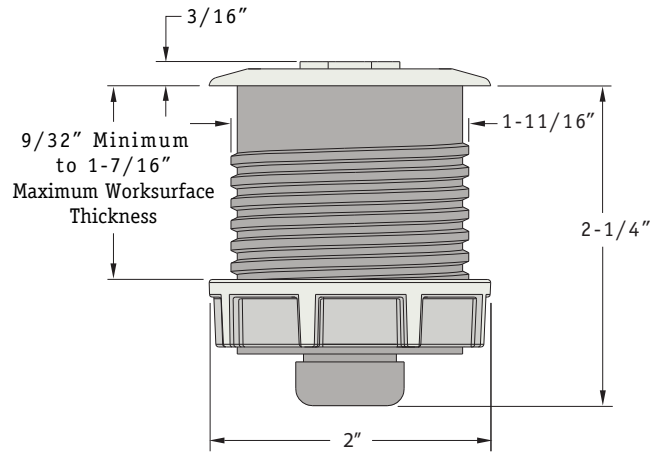

B Y R N E

S a l t + P e p p e r

Salt

Pepper

« **{Salt+Pepper}** It's time to add a little spice to your workspace. And we do mean little, with both of these cuties only requiring a 1-3/4" cut out for installation. Salt is a charging dynamo with 2 amp per port, dual charging USB, while pepper is all power with its circular simplex featuring Byrne's spill-proof technology. Available in five great finish options. Corded end. For functionality—and flavor—you can't beat a dash of Salt and Pepper. To learn more, visit us at www.byrne-electrical.com