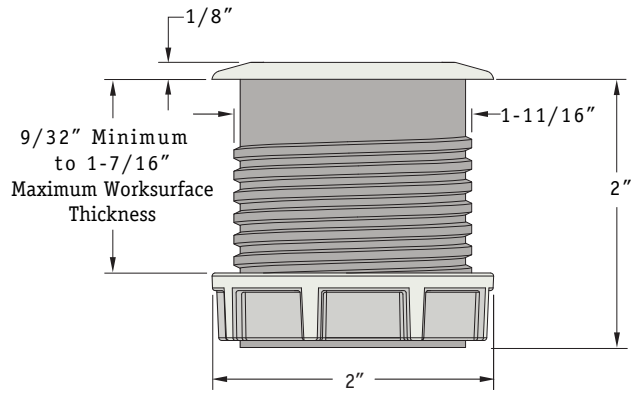

B Y R N E

S a l t + P e p p e r

Salt

Pepper

« **{Salt+Pepper}** It's time to add a little spice to your workspace. And we do mean little, with both of these cuties only requiring a 1-3/4" cut out for installation. Salt is a charging dynamo with 2 amp per port, dual charging USB, while pepper is all power with its circular simplex featuring Byrne's spill-proof technology. Available in five great finish options. Corded end. For functionality—and flavor—you can't beat a dash of Salt and Pepper. To learn more, visit us at www.byrne-electrical.com