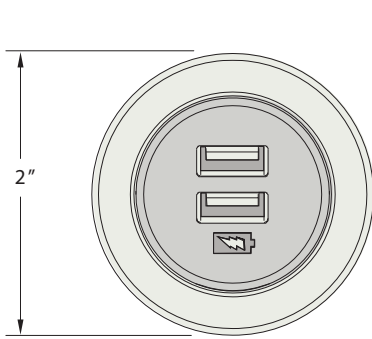

B Y R N E

S a l t + P e p p e r

Salt

Pepper

« **{Salt+Pepper}** It's time to add a little spice to your workspace. And we do mean little, with both of these cuties only requiring a 1-3/4" cut out for installation. Salt is a charging dynamo with 2 amp per port, dual charging USB, while pepper is all power with its circular simplex featuring Byrne's spill-proof technology. Available in five great finish options. Corded end. For functionality—and flavor—you can't beat a dash of Salt and Pepper. To learn more, visit us at www.byrne-electrical.com