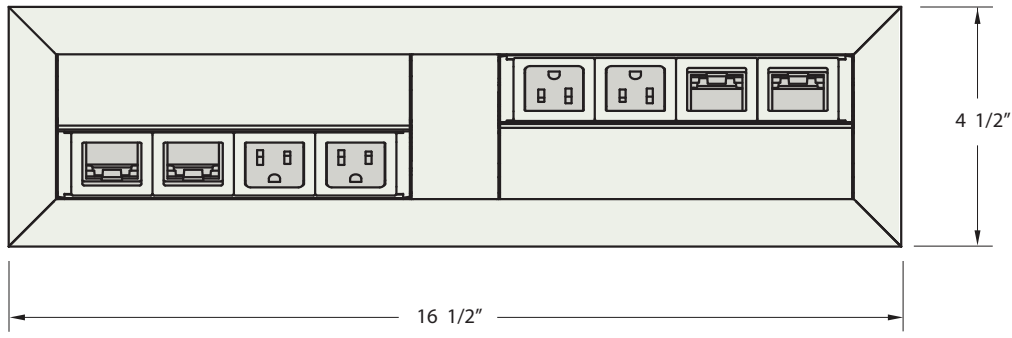

A

B

C

D

{MS2} You never know where the next big idea might come from, so everyone should have the ability to power up and participate. MS2 is a side-by-side solution for conference tables that provides access to power and data from both sides. And with MS2, power and data is totally concealable thanks to its one-touch access in an all-new, streamlined design. Scalable and customizable with Byrne's full line of technology accessories - the same used in our Mho - MS2 offers a generous array of options to suit your needs and keep meetings collaborative. Each unit includes a voice data adapter kit (A/V adapter kits and voice/data jacks sold separately). MS2 is UL Listed and available in 15 amp cord versions. To learn more, visit us at www.byrne-electrical.com