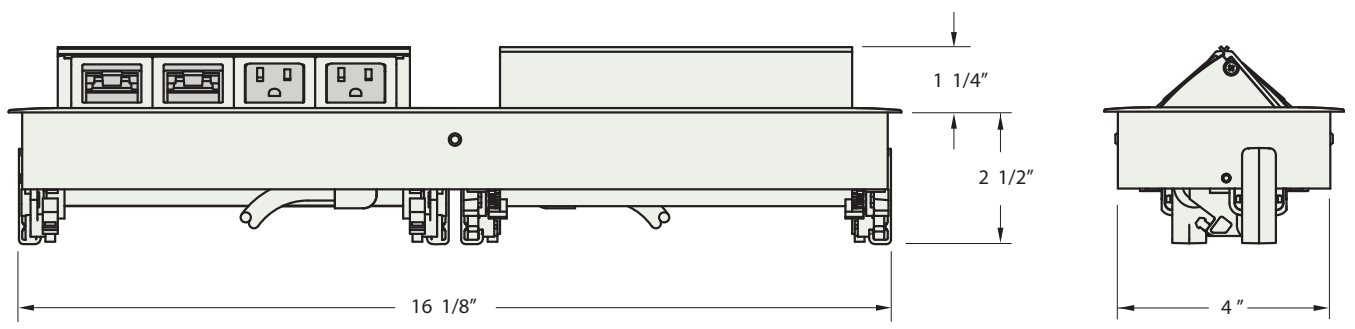

A

B

C

D

{MS2} You never know where the next big idea might come from, so everyone should have the ability to power up and participate. MS2 is a side-by-side solution for conference tables that provides access to power and data from both sides. And with MS2, power and data is totally concealable thanks to its one-touch access in an all-new, streamlined design. Scalable and customizable with Byrne's full line of technology accessories - the same used in our Mho - MS2 offers a generous array of options to suit your needs and keep meetings collaborative. Each unit includes a voice data adapter kit (A/V adapter kits and voice/data jacks sold separately). MS2 is UL Listed and available in 15 amp cord versions. To learn more, visit us at www.byrne-electrical.com