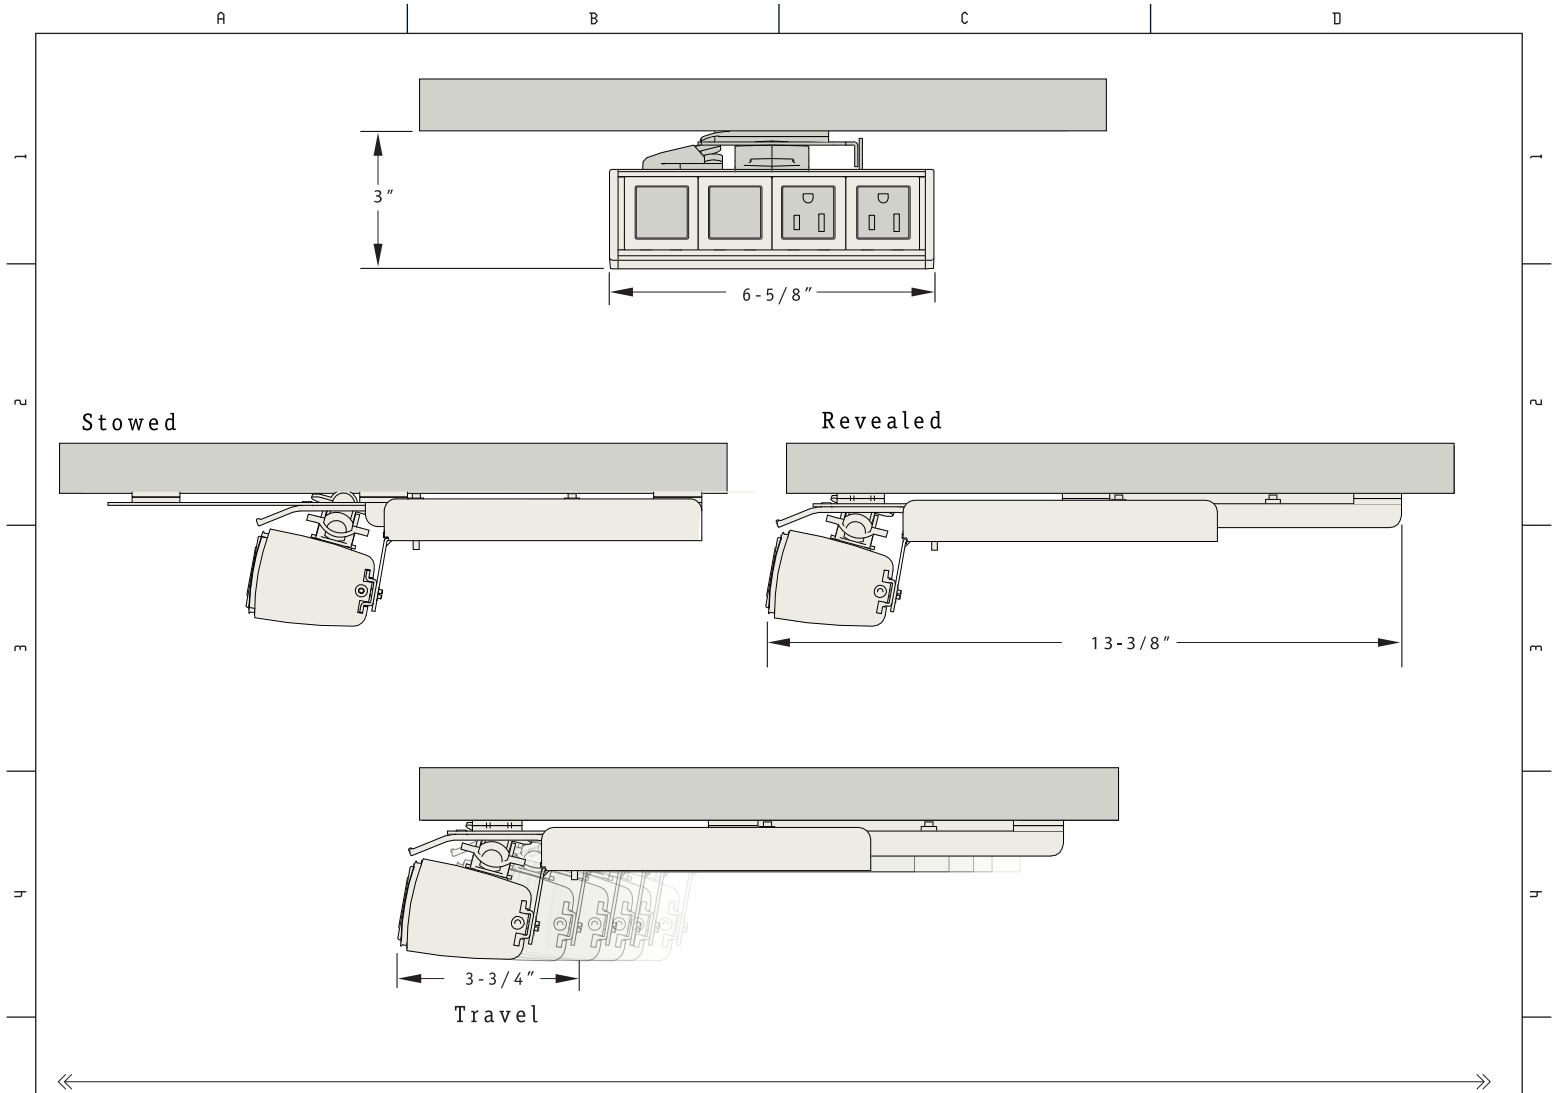

A

B

C

D

BYRNE

ASSEMBLY REVEAL

1
2
3
4
5
6
7
8

1
2
3
4
5
6
7
8

A

B

C

D

{ASSEMBLE REVEAL} The Assemble family of desktop power and data solutions gets a new member; Reveal. It is designed to have no impact on the work surface, that means no holes to drill or cut. This makes Reveal a perfect solution for executive workstations and boardrooms. Hidden away until needed, the Reveal presents itself on a sturdy ball bearing track and locks into place. A one-touch operation lets you simply slide it back into the stow position. Constructed of clear anodized aluminum, reveal is scalable to meet varying power, data, and audio/video requirements. Each unit includes a voice/data adapter kit (A/V adapter kits and voice/data jacks sold separately). Reveal is UL listed and is available with a 15Amp cord. To learn more, Visit us at www.byrne-electrical.com