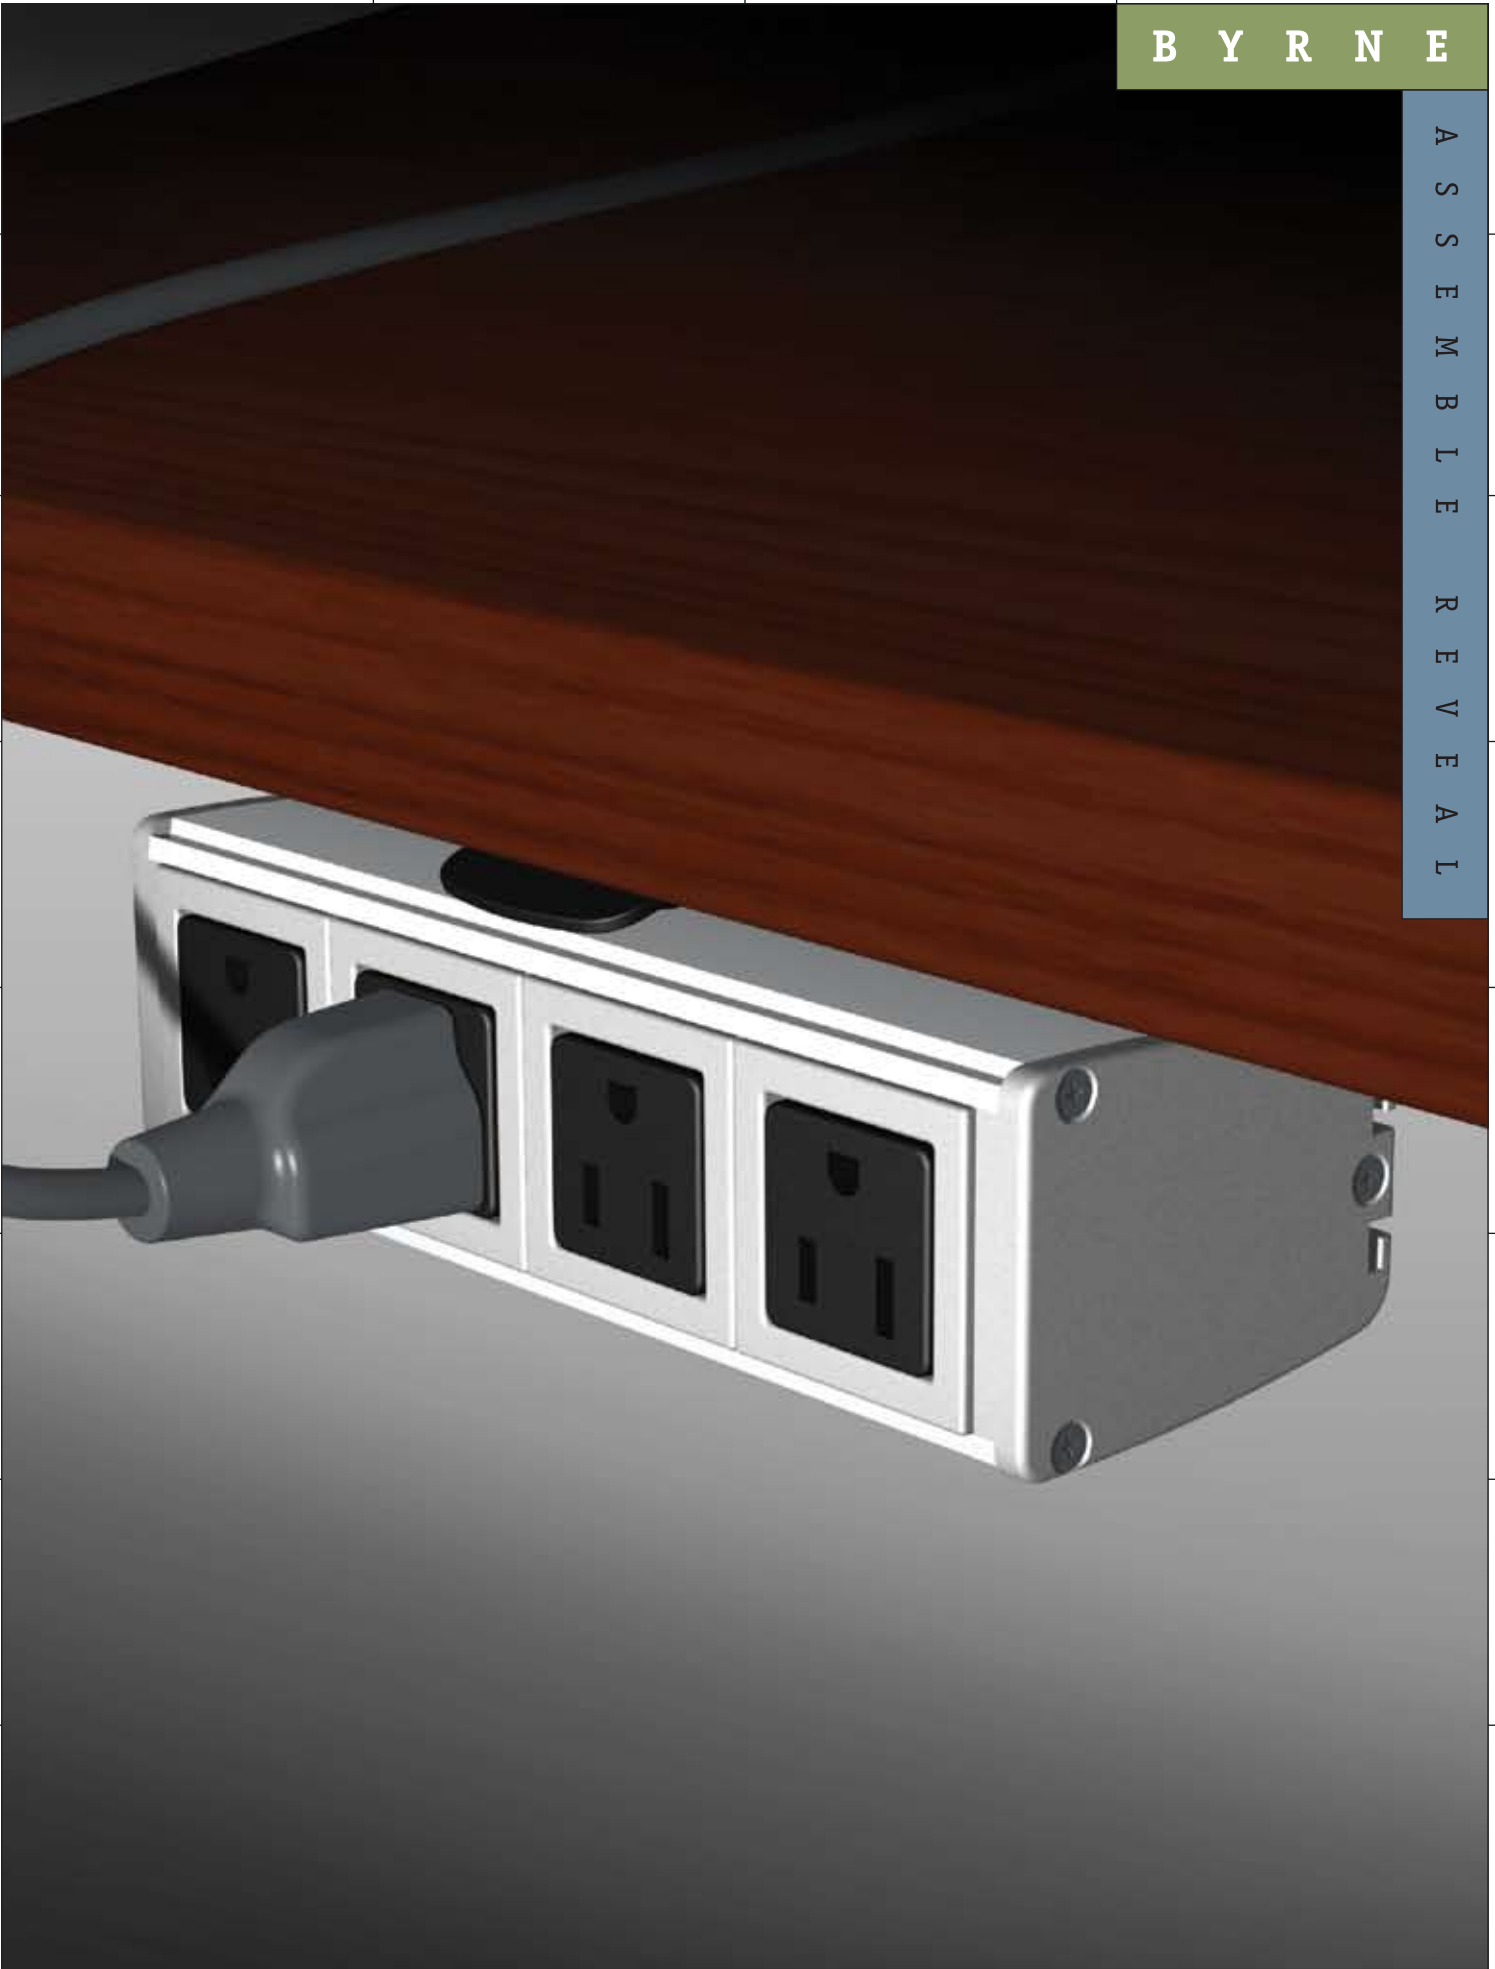

A

B

C

D

BYRNE

ASSEMBLY REVEAL

1
2
3
4
5
6
7
8

1
2
3
4
5
6
7
8

A

B

C

D

{ASSEMBLE REVEAL} The Assemble family of desktop power and data solutions gets a new member; Reveal. It is designed to have no impact on the work surface, that means no holes to drill or cut. This makes Reveal a perfect solution for executive workstations and boardrooms. Hidden away until needed, the Reveal presents itself on a sturdy ball bearing track and locks into place. A one-touch operation lets you simply slide it back into the stow position. Constructed of clear anodized aluminum, reveal is scalable to meet varying power, data, and audio/video requirements. Each unit includes a voice/data adapter kit (A/V adapter kits and voice/data jacks sold separately). Reveal is UL listed and is available with a 15Amp cord. To learn more, Visit us at www.byrne-electrical.com